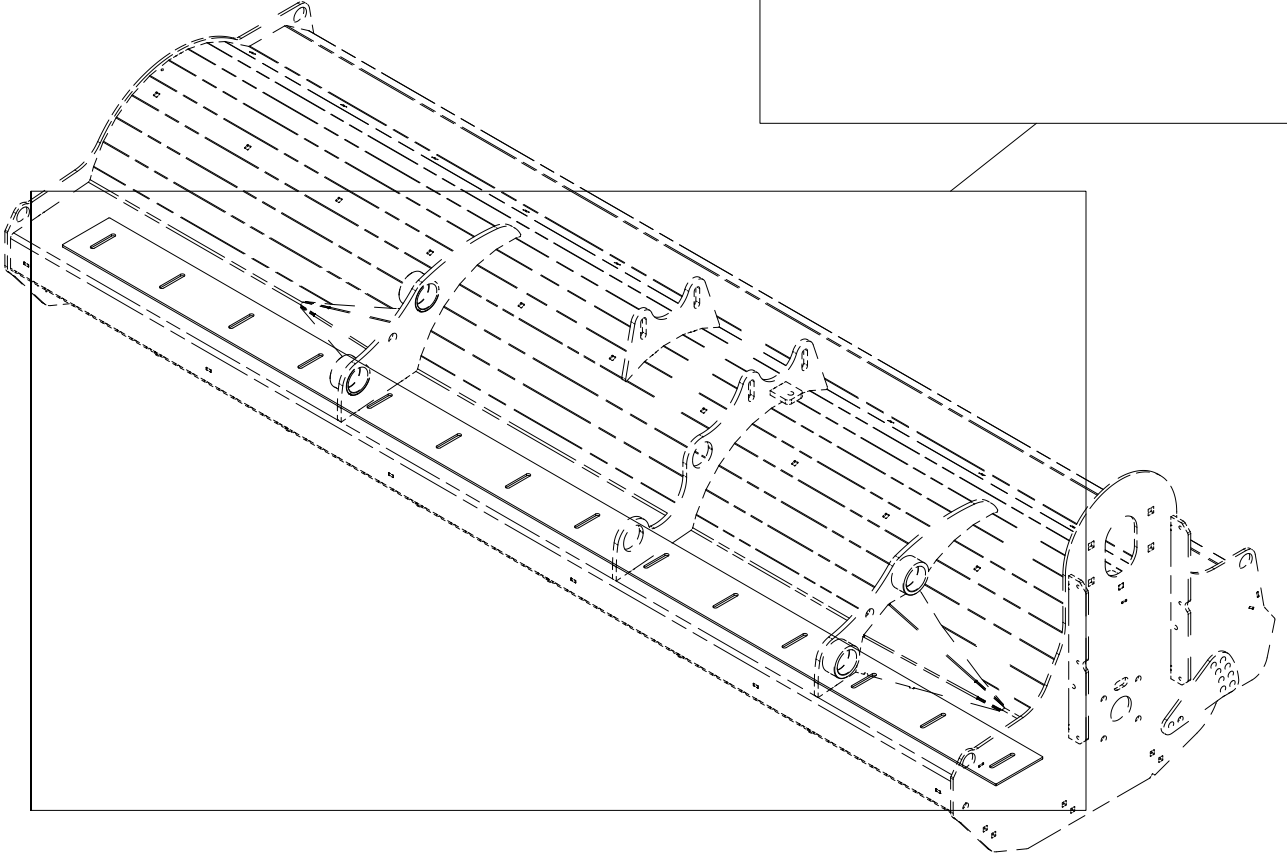

Pos	Qty	Article no	Designation
1	5	27121058	Knife
2	15	2422297	Hexagon screw M10x25 EIZn 8.8 DIN 933
3	15	2531060	Washer M10 EIZn DIN 125
4	15	2534060	Spring washer M10 EIZn DIN 127

009 Cutting rail BP300