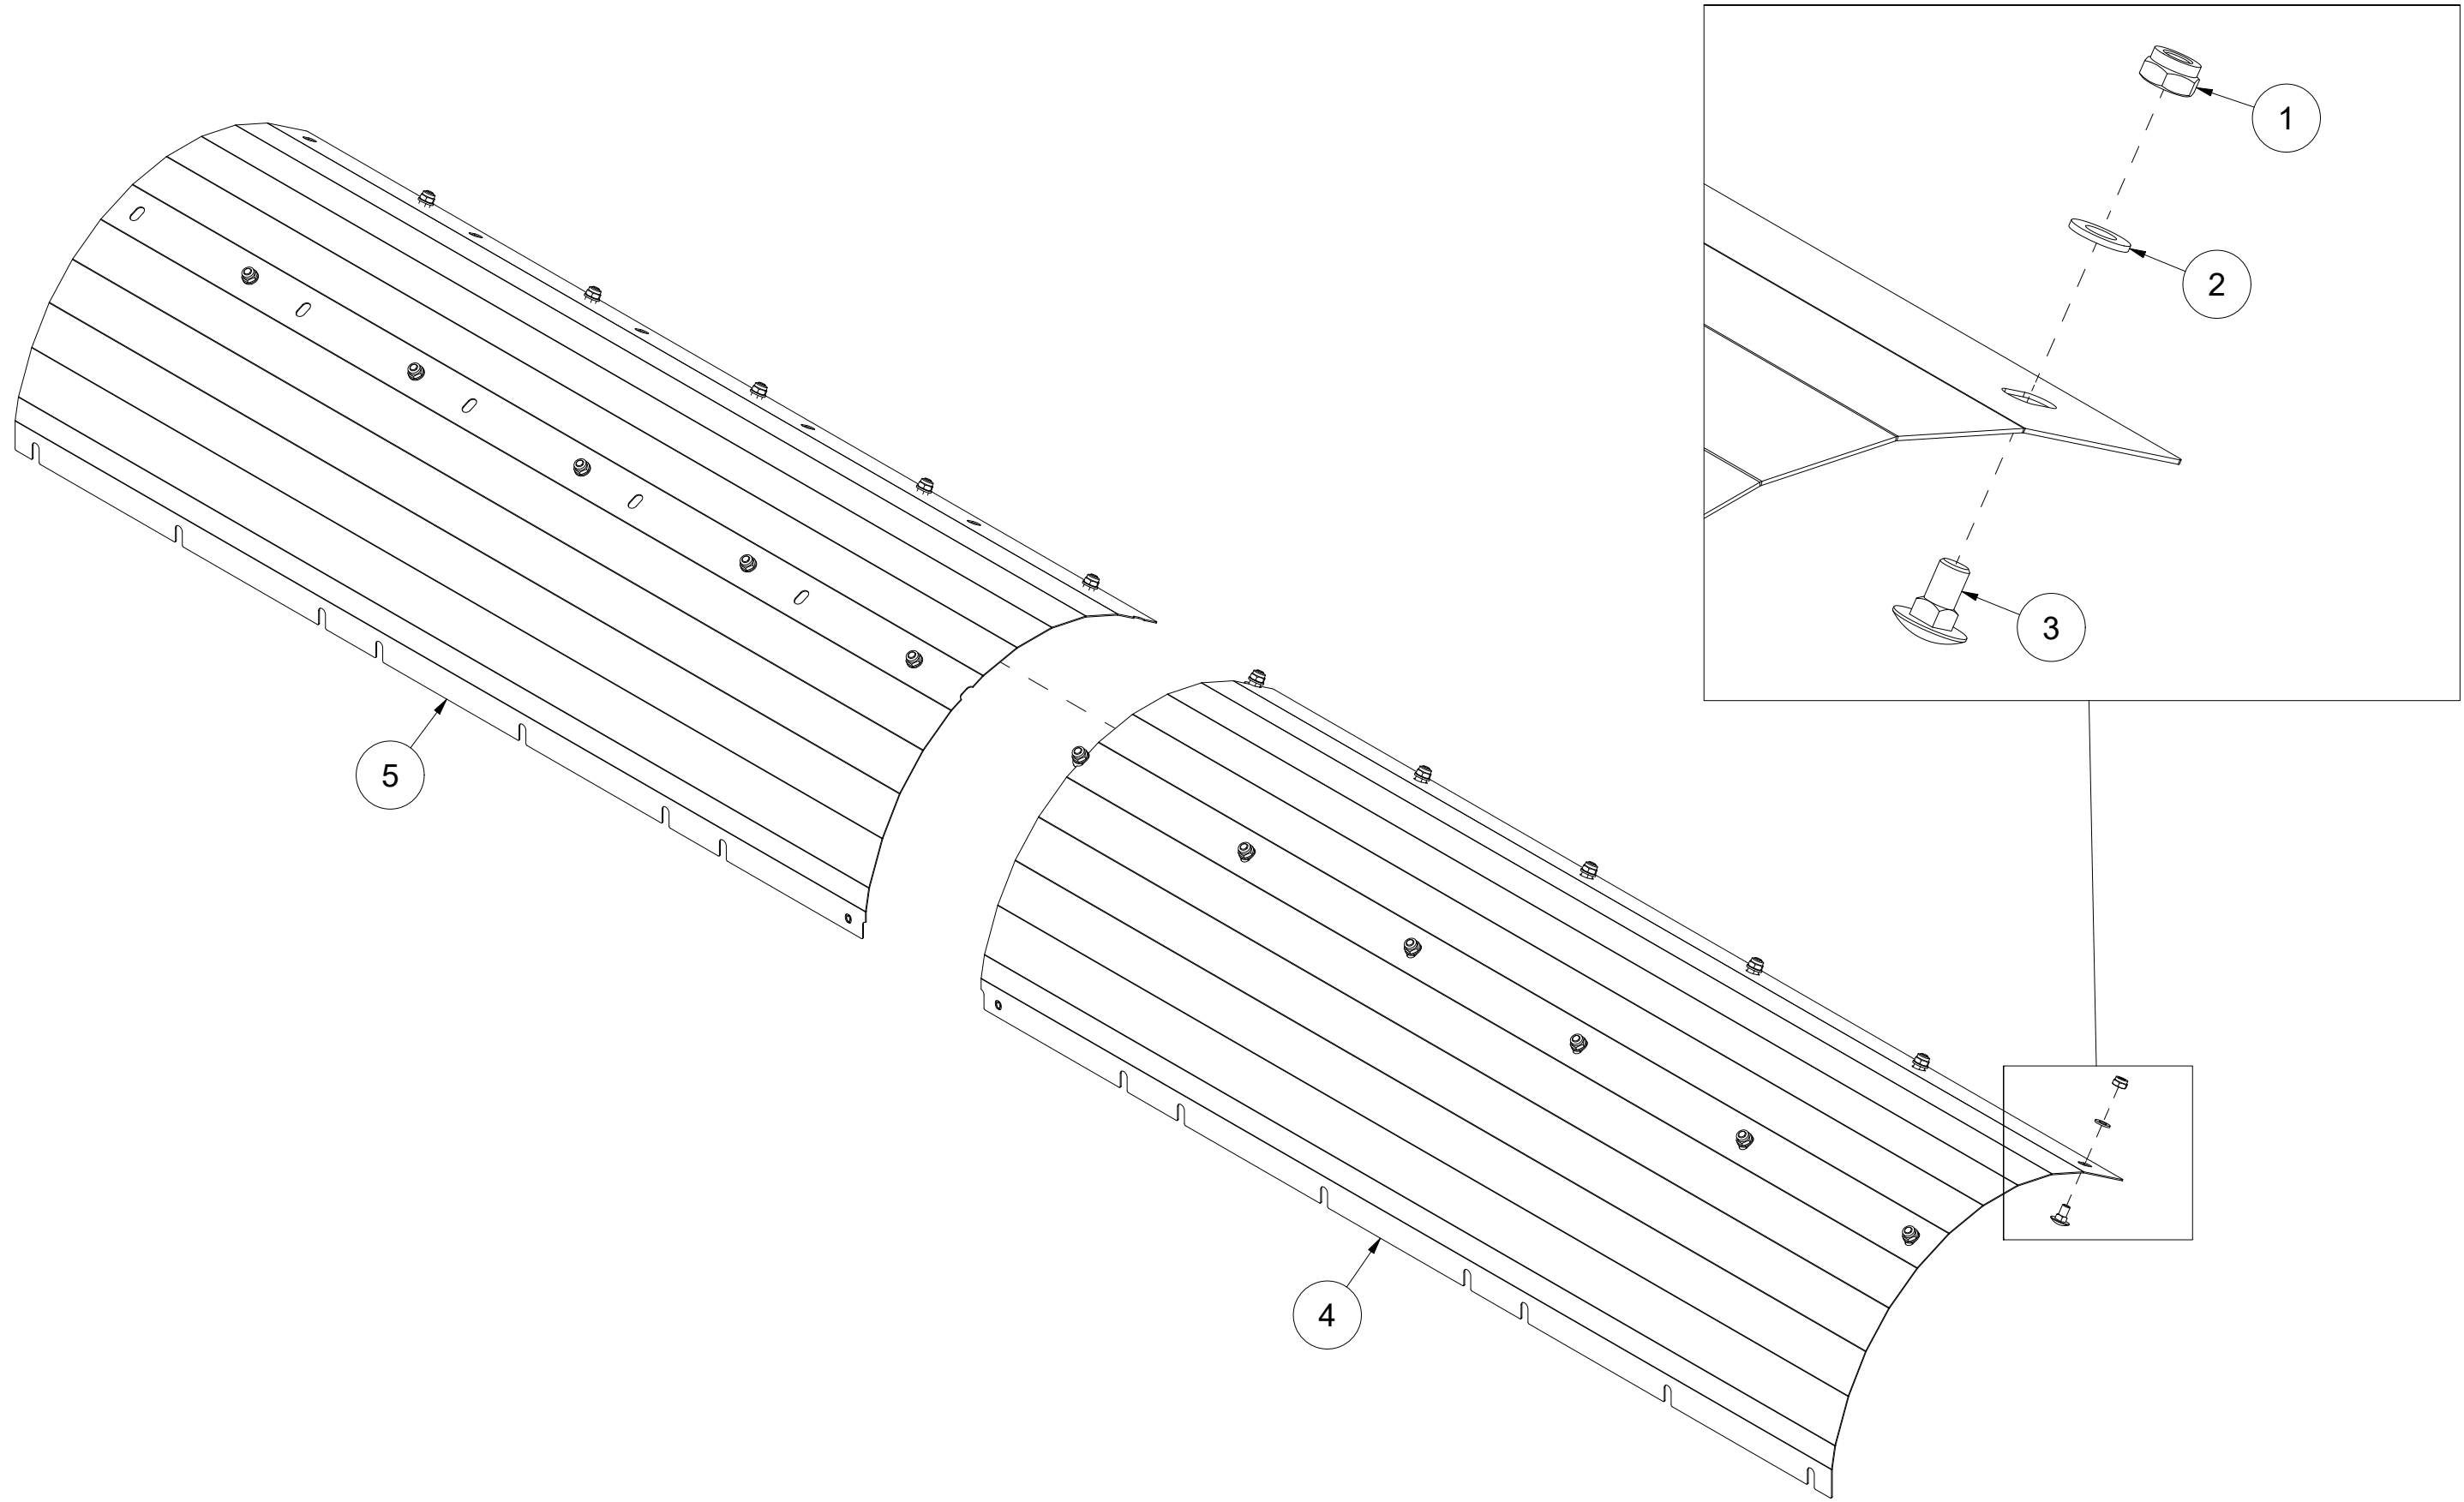

007 Protective cover BP300

Pos	Qty	Article no	Designation
1	22	2483610	Locking nut M10 EIZn DIN
2	22	2531060	Washer M10 EIZn DIN 125
3	22	2344295	Locking screw M10x20 EIZn 8.8 DIN 603
4	1	27131007	Left side wear cover
5	1	27131008	Right side wear cover